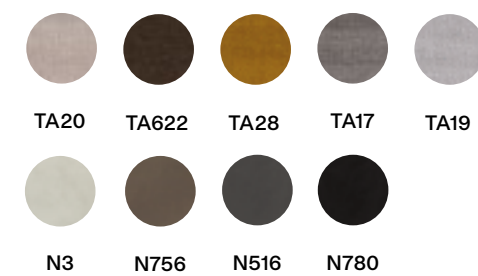

Finiture / Finishes

Gambe
Legs

Seduta
Seat