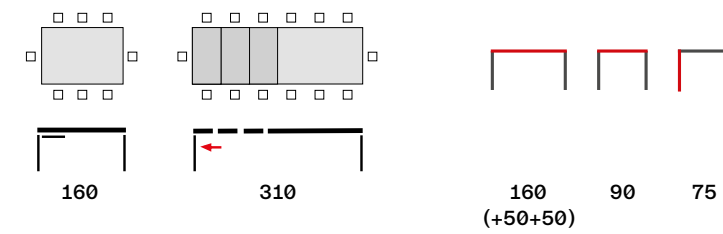

## Universe-160

**Universe-160**

designed by  
Adriano Balutto Associati • Patented

**Misure / Dimensions cm**

**Finiture / Finishes**

Base  
Base

Piano e allunghe in melaminico, impiallacciato, in laminato, ceramica o vetro. Allunghe in melaminico per piani in melaminico e vetro, in MDF per piani in ceramica.  
Melamine, veneered, laminate, ceramic or glass top. Melamine leaves for melamine and glass tops, in MDF for ceramic tops