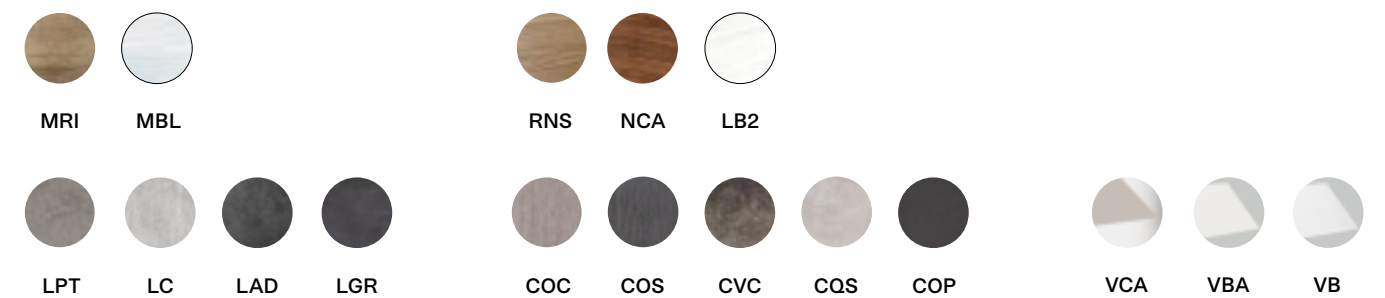

AS C LBB

Piano in laminato o vetro, allunga in laminato o melaminico bianco  
Laminate or glass top, laminate or white melamine leaf

LAD VB

# Universe-130

Echo  
→ P. 250

**Universe-130**

designed by  
Adriano Balutto Associati • Patented

**Misure / Dimensions cm**

**Finiture / Finishes**

Base  
Base

Piano e allunghe in melaminico, impiallacciato, in laminato, ceramica o vetro. Allunghe in melaminico per piani in melaminico e vetro, in MDF per piani in ceramica. Melamine, veneered, laminate, ceramic or glass top. Melamine leaves for melamine and glass tops, in MDF for ceramic tops