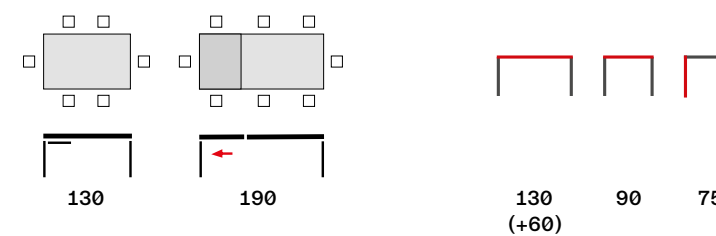

# Neos-130

Relax-TR  
→ P. 178

**Neos-130**

designed by  
Domitalia • Patented

**Misure / Dimensions cm**

**Finiture / Finishes**

Base  
Base

Piano e allunga in ceramica o vetro  
Ceramic or glass top and leaf