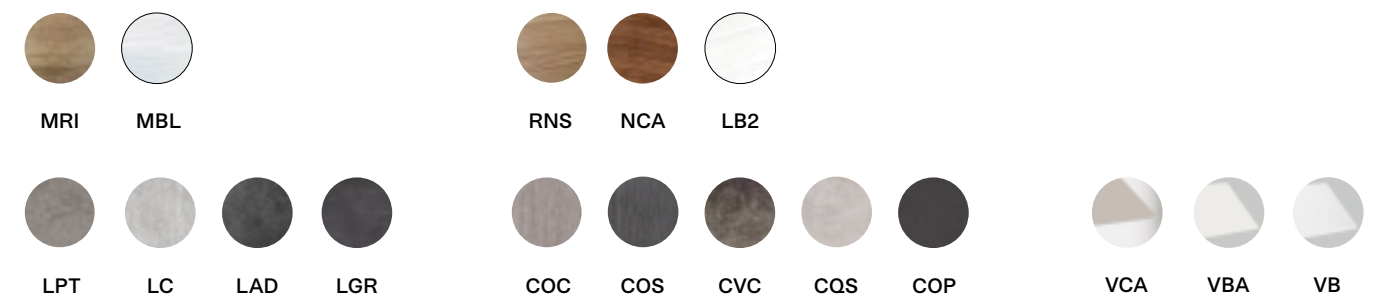

# Energy-130

Dot-M  
→ P. 226

**Energy-130**

designed by  
Domitalia • Patented

**Misure / Dimensions cm**

**Finiture / Finishes**

Base  
Base

Piano e allunghe in melaminico, impiallacciato, in laminato, ceramica o vetro. Allunghe in melaminico per piani in melaminico e vetro, in MDF per piani in ceramica. Melamine, veneered, laminate, ceramic or glass top. Melamine leaves for melamine and glass tops, in MDF for ceramic tops