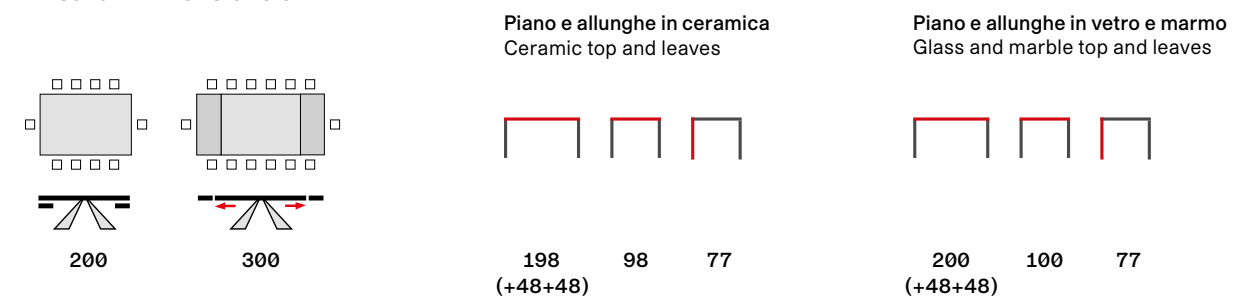

# Euclide-A

Flexa-LX  
→ P. 204

Contour-185  
185x49xH80 cm  
→ P. 360

**Euclide-A**

designed by  
Luigi Semeraro • Patented

**Misure / Dimensions cm**

**Finiture / Finishes**

Base  
Base