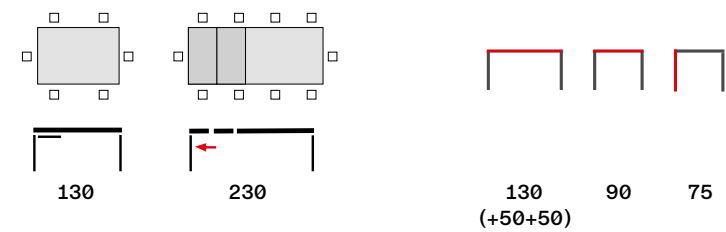

# Universe-130

Echo  
→ P. 250

**Universe-130**

designed by  
Adriano Balutto Associati • Patented

**Misure / Dimensions cm**

**Finiture / Finishes**

Base  
Base

Piano e allunghe in melaminico, impiallacciato, in laminato, ceramica o vetro. Allunghe in melaminico per piani in melaminico e vetro, in MDF per piani in ceramica. Melamine, veneered, laminate, ceramic or glass top. Melamine leaves for melamine and glass tops, in MDF for ceramic tops