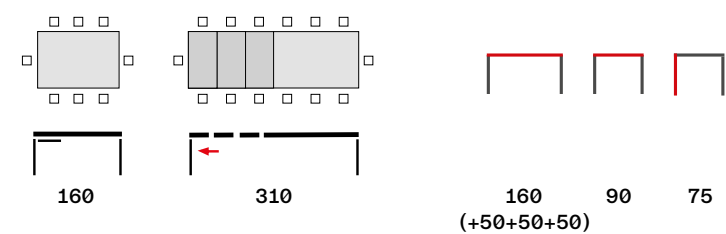

# Universe-160

Gambe legno  
Wooden legs

Gel-L  
→ P. 262

Playa  
→ P. 266

**Universe-160**  
-  
**Gambe legno**  
Wooden legs

designed by  
Domitalia • Patented

**Misure / Dimensions cm**

**Finiture / Finishes**