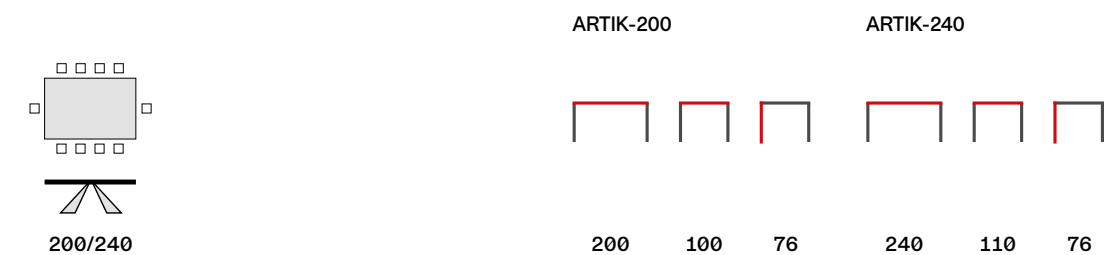

# Artik

Fenice-L  
→ P. 182

Cargo-2C  
180x47xH80 cm  
→ P. 376

**Artik**

designed by  
Domitalia • Patented

**Misure / Dimensions cm**

**Finiture / Finishes**

Base  
Base