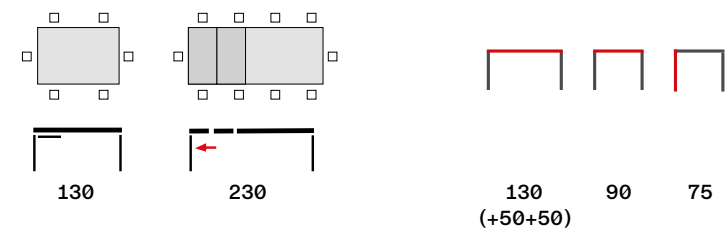

Misure / Dimensions cm