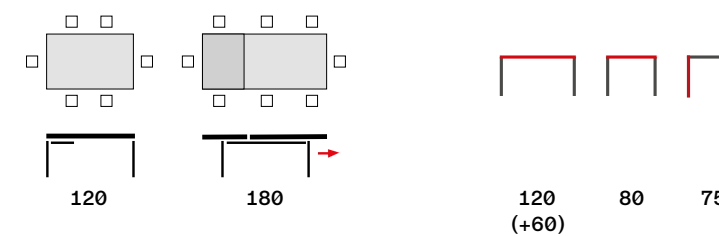

# Full

Time  
→ P. 282

h  
Playa  
→ P. 266

Full

designed by  
Domitalia • Patented

Misure / Dimensions cm

Finiture / Finishes

Base  
Base