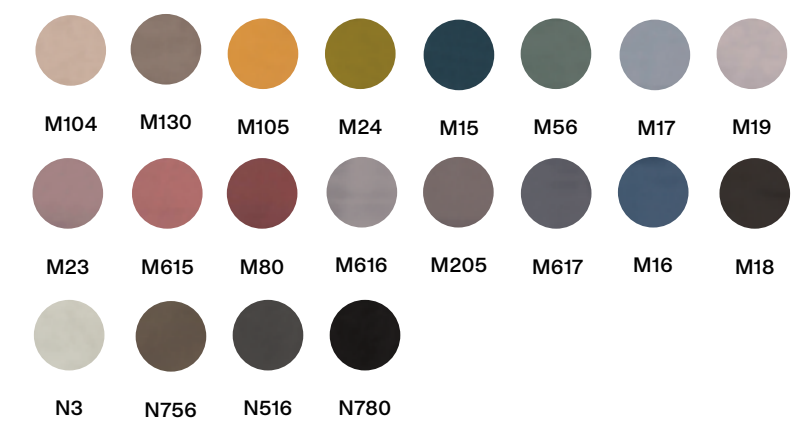

## Fenice-L

  
Euclide-F240  
110x240 cm  
→ P. 32

  
 Discovery-L  
 90x160 (+50+50) cm  
 → P. 72

**Fenice-L**

designed by  
 Domitalia • Patented

**Misure / Dimensions cm**

**Finiture / Finishes**

**Gambe**  
 Legs