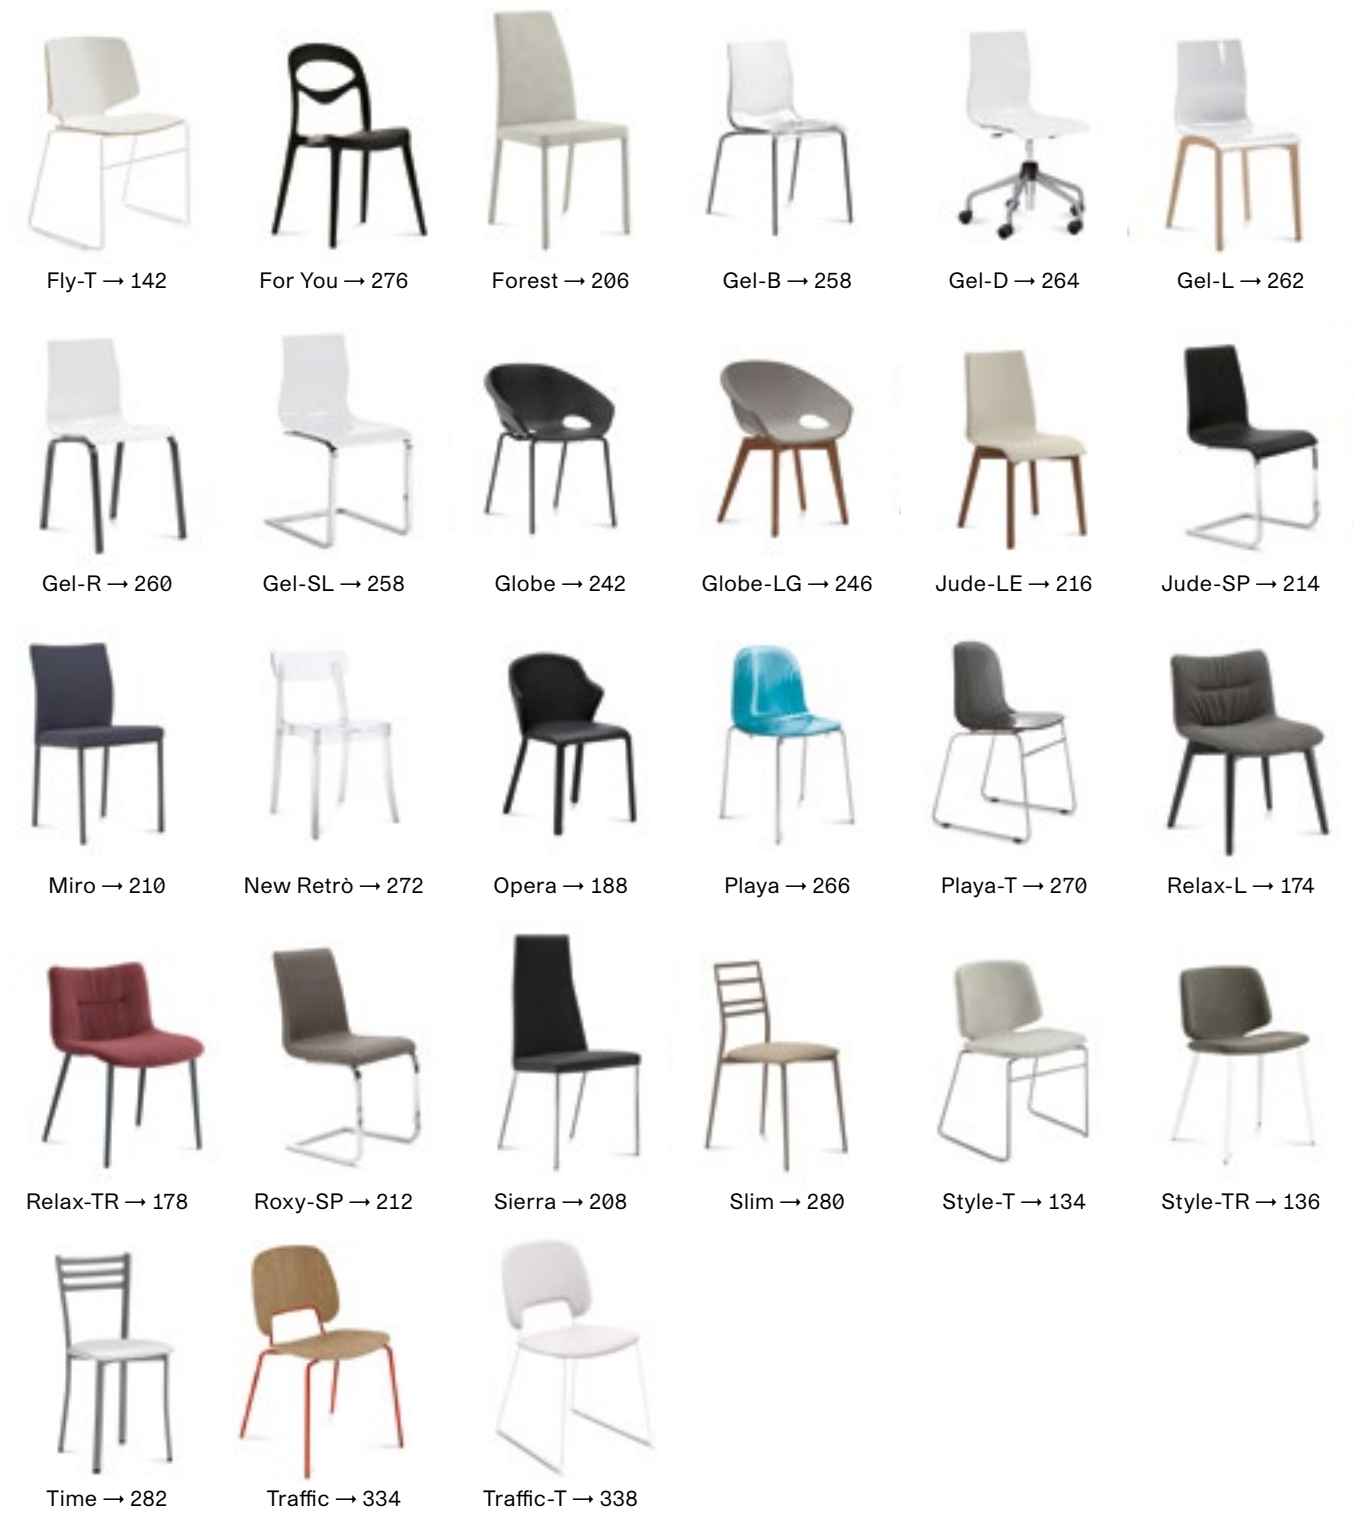

Indice fotografico

Photographic index

Sedute

Chairs - Stühle - Chaises - Sillas