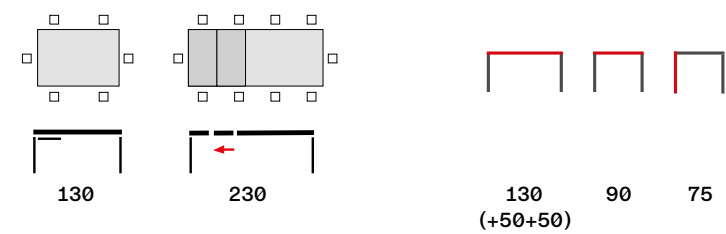

# Energy-130

Dot-M  
→ P. 226

**Energy-130**

designed by  
Domitalia • Patented

**Misure / Dimensions cm**

**Finiture / Finishes**

Base  
Base

Piano e allunghe in melaminico, impiallacciato, in laminato, ceramica o vetro. Allunghe in melaminico per piani in melaminico e vetro, in MDF per piani in ceramica. Melamine, veneered, laminate, ceramic or glass top. Melamine leaves for melamine and glass tops, in MDF for ceramic tops