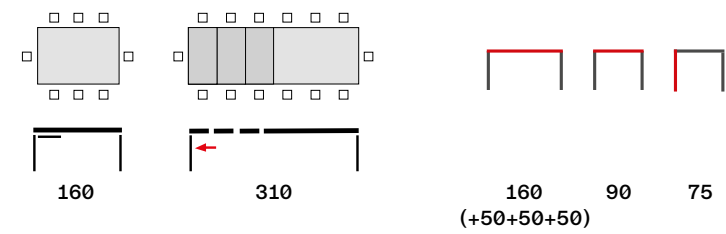

Misure / Dimensions cm