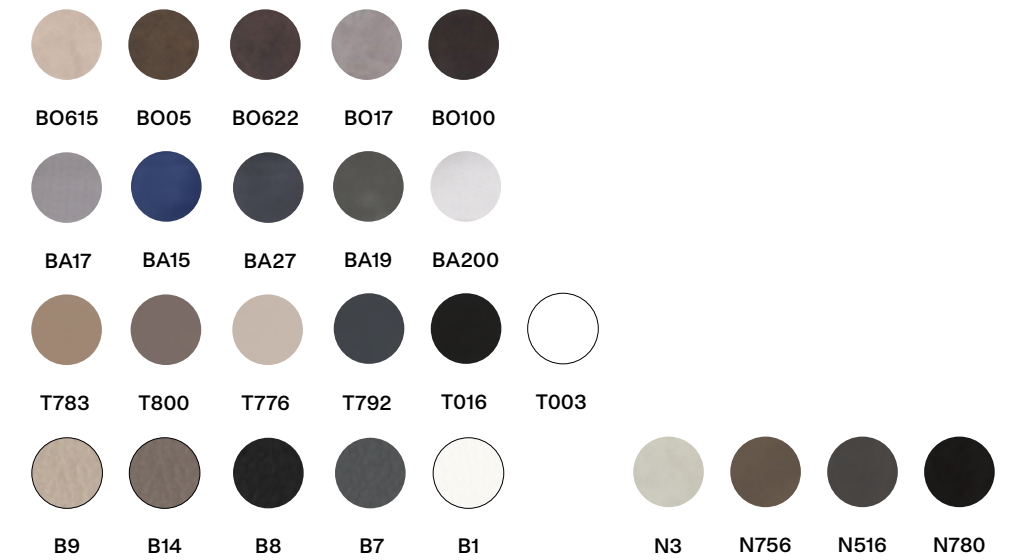

# Miro

Miro

designed by  
Domitalia • Patented

Misure / Dimensions cm

Finiture / Finishes

Gambe  
Legs

Seduta  
Seat