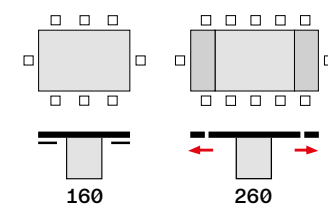

**Misure / Dimensions cm**

Piano e allunghe in vetro  
Glass top and leaves

160 90 75  
(+50+50)

Piano e allunghe in ceramica  
Ceramic top and leaves

160 98 75  
(+50+50)

**Finiture / Finishes**

Base  
Base