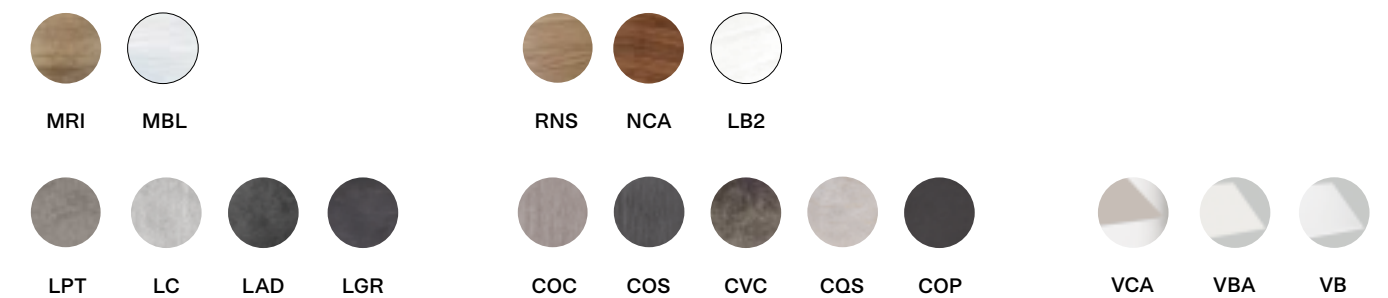

## Universe-160

**Universe-160**

designed by  
Adriano Balutto Associati • Patented

**Misure / Dimensions cm**

**Finiture / Finishes**

Base  
Base

Piano e allunghe in melaminico, impiallacciato, in laminato, ceramica o vetro. Allunghe in melaminico per piani in melaminico e vetro, in MDF per piani in ceramica.  
Melamine, veneered, laminate, ceramic or glass top. Melamine leaves for melamine and glass tops, in MDF for ceramic tops