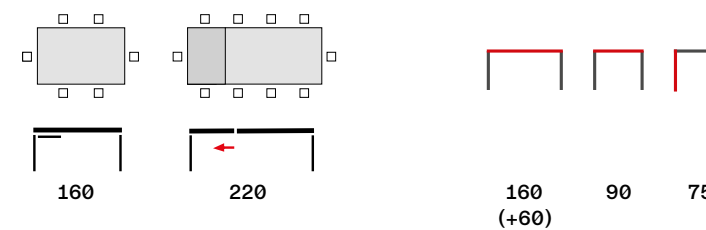

Misure / Dimensions cm