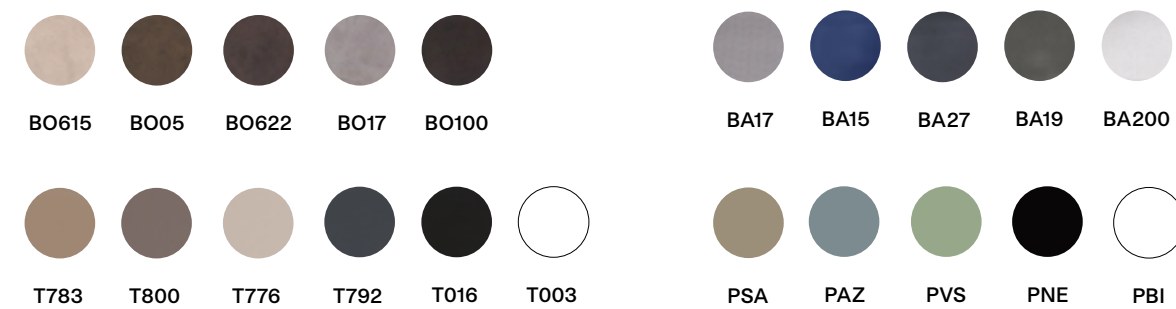

**Seduta
Seat**