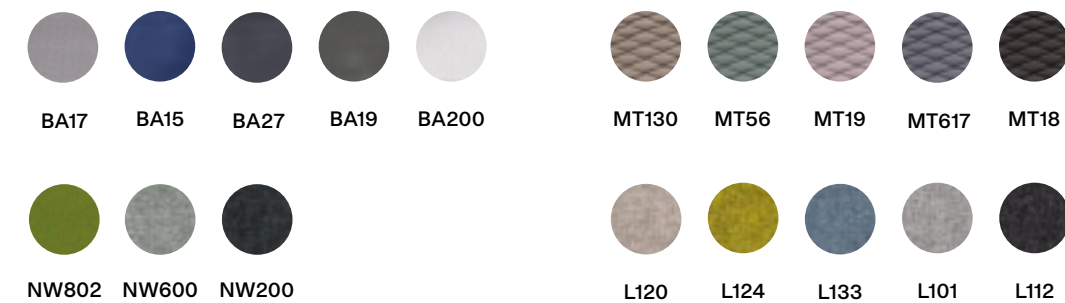

Misure / Dimensions cm

Finiture / Finishes

Gambe
Legs

Seduta
Seat